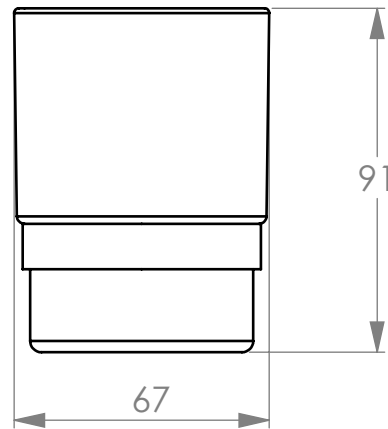

# BATHROOM BUTLER® 8500 Series TUMBLER + HOLDER

**Finish:**

**Code:**

**POLISHED** GRADE 304 Stainless Steel

**8532POLS**

**BRUSHED** GRADE 304 Stainless Steel

**8532BRSH**

Dimensions given are in millimeters.  
Bathroom Butler® reserves the right to alter and/or remove  
designs from time to time without prior notice.  
This drawing is to be used for reference purposes only. E & O.E.