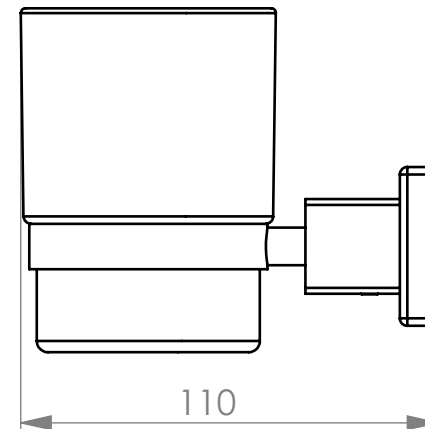

# BATHROOM BUTLER® 8500 Series TUMBLER + HOLDER

**Finish:**

**Code:**

**POLISHED** GRADE 304 Stainless Steel

**8532POLS**

**BRUSHED** GRADE 304 Stainless Steel

**8532BRSH**

Dimensions given are in millimeters.  
Bathroom Butler® reserves the right to alter and/or remove  
designs from time to time without prior notice.  
This drawing is to be used for reference purposes only. E & O.E.