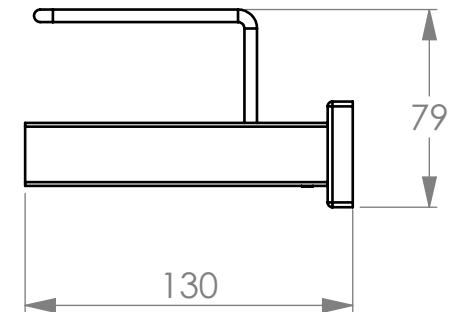

# BATHROOM BUTLER® 8500 Series SHOWER RACK 330mm

**Finish:**

**Code:**

**POLISHED** GRADE 304 Stainless Steel

**8520POLS**

**BRUSHED** GRADE 304 Stainless Steel

**8520BRSH**

Dimensions given are in millimeters.  
Bathroom Butler® reserves the right to alter and/or remove  
designs from time to time without prior notice.  
This drawing is to be used for reference purposes only. E &O.E.