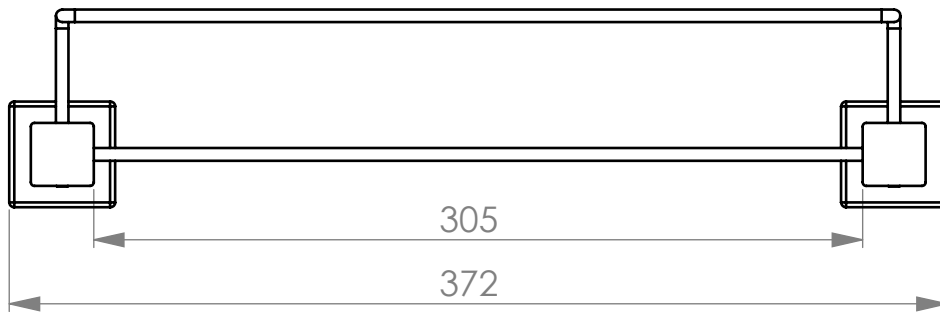

# BATHROOM BUTLER® 8500 Series SHOWER RACK 330mm

**Finish:**

**Code:**

**POLISHED** GRADE 304 Stainless Steel

**8520POLS**

**BRUSHED** GRADE 304 Stainless Steel

**8520BRSH**

Dimensions given are in millimeters.  
Bathroom Butler® reserves the right to alter and/or remove  
designs from time to time without prior notice.  
This drawing is to be used for reference purposes only. E &O.E.