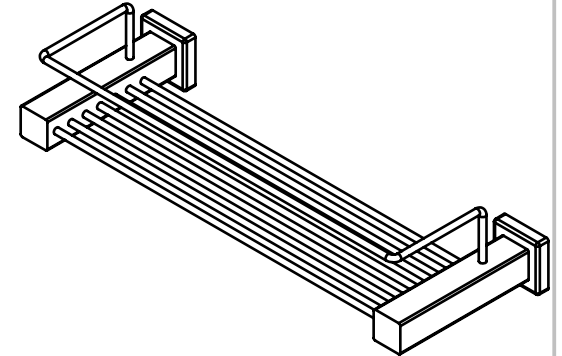

# BATHROOM BUTLER® 8500 Series SHOWER RACK 330mm

**Finish:**

**Code:**

**POLISHED** GRADE 304 Stainless Steel

**8520POLS**

**BRUSHED** GRADE 304 Stainless Steel

**8520BRSH**

Dimensions given are in millimeters.  
Bathroom Butler® reserves the right to alter and/or remove  
designs from time to time without prior notice.  
This drawing is to be used for reference purposes only. E &O.E.