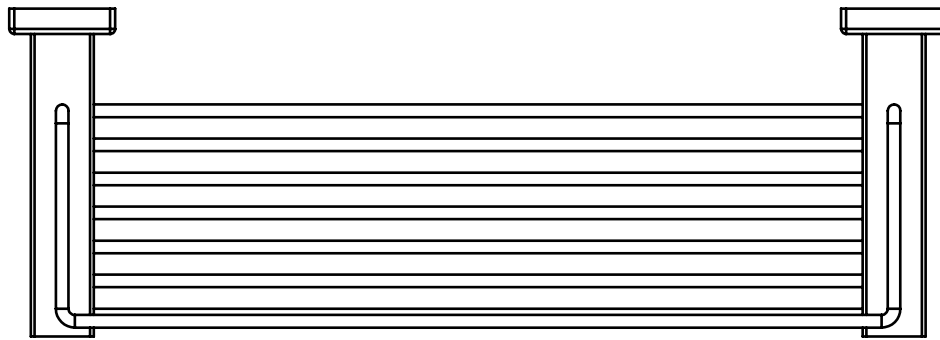

# BATHROOM BUTLER® 8500 Series SHOWER RACK 330mm

**Finish:**

**Code:**

**POLISHED** GRADE 304 Stainless Steel

**8520POLS**

**BRUSHED** GRADE 304 Stainless Steel

**8520BRSH**

Dimensions given are in millimeters.  
Bathroom Butler® reserves the right to alter and/or remove  
designs from time to time without prior notice.  
This drawing is to be used for reference purposes only. E &O.E.