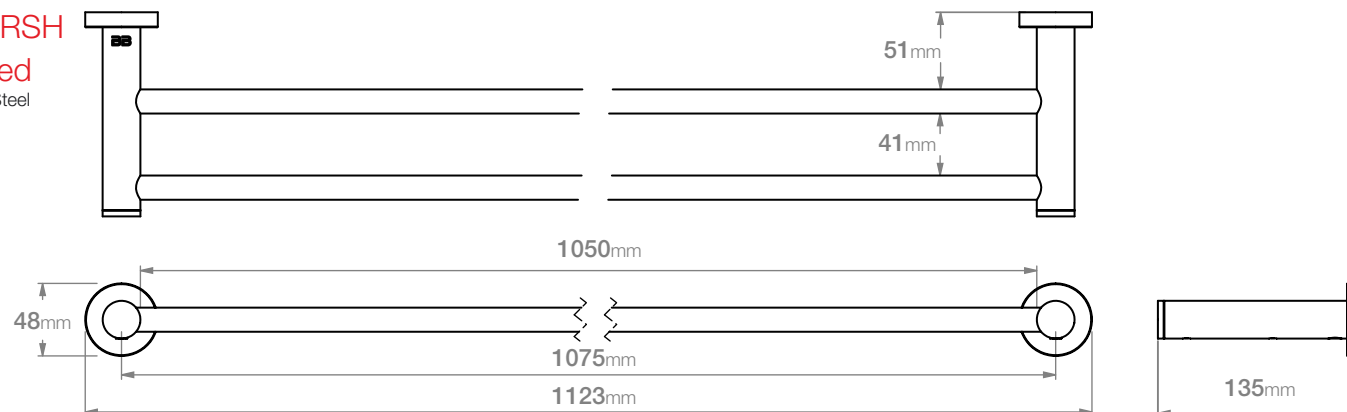

4688 DOUBLE TOWEL RAIL 1100mm

4600 Series Premium Collection

Wall Fixings Supplied:
Masonry

Code: 4688POLS

Finish: Polished

GRADE 304 Stainless Steel

Code: 4688BRSH

Finish: Brushed

GRADE 304 Stainless Steel

Original UX Fischer® supplied,
phased in from June 2015.

Dimensions given are in mm.

Bathroom Butler® reserves the right to alter and/or remove designs from time to time without prior notice.