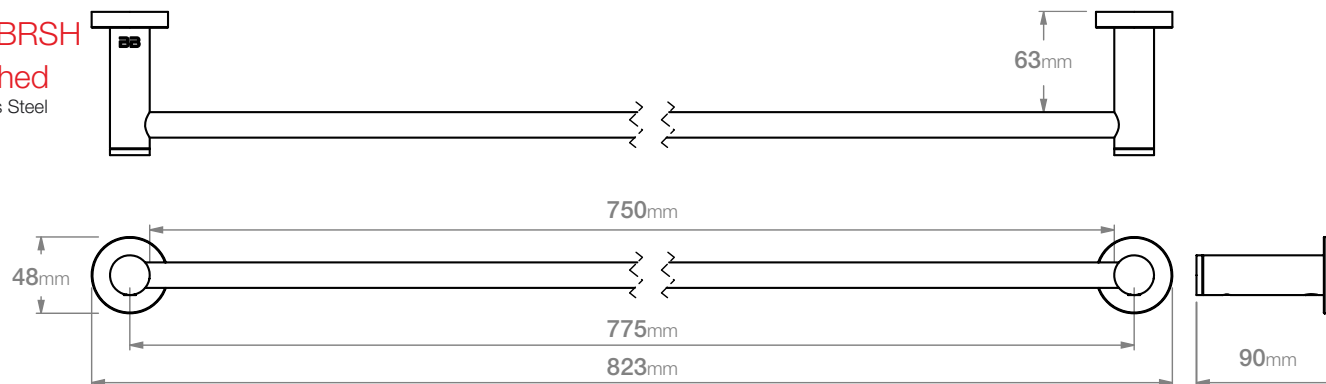

## 4600 Series Premium Collection

Wall Fixings Supplied:  
**Masonry**

Original UX Fischer® supplied,  
phased in from June 2015.

**Code:** 4675POLS

**Finish:** Polished

GRADE 304 Stainless Steel

**Code:** 4675BRSH

**Finish:** Brushed

GRADE 304 Stainless Steel

Dimensions given are in mm.

Bathroom Butler® reserves the right to alter and/or remove designs from time to time without prior notice.

This drawing is to be used for reference purposes only. E &O.E.