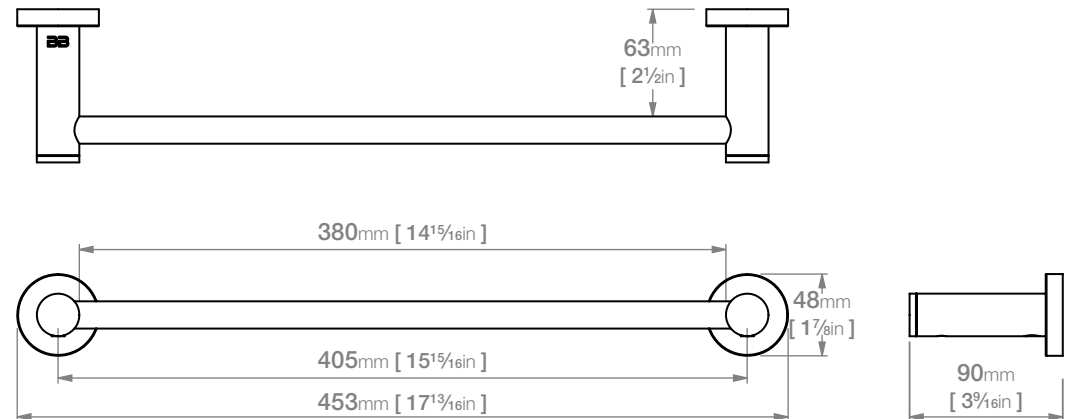

4670 SINGLE TOWEL RAIL 430mm / 17"

4600 Series Premium Collection

Wall Fixings Supplied:
Masonry

Original UX Fischer® supplied,
phased in from June 2015.

Code: 4670POLS
Finish: Polished
GRADE 304 Stainless Steel

Code: 4670BRSH
Finish: Brushed
GRADE 304 Stainless Steel

Dimensions given are in **mm** and [**inches**].
Bathroom Butler® reserves the right to alter and/or remove
designs from time to time without prior notice.
This drawing is to be used for reference purposes only. E &O.E.