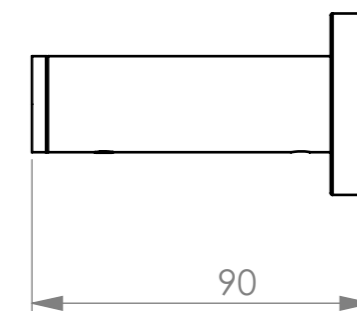

BATHROOM BUTLER® 4600 Series SINGLE RAIL -430mm

Finish	Code:
POLISHED GRADE 304 Stainless Steel	4670POLS
BRUSHED GRADE 304 Stainless Steel	4670BRSH

Dimensions given are in millimeters.
Bathroom Butler® reserves the right to alter and/or remove designs from time to time without prior notice.
This drawing is to be used for reference purposes only. E &O.E.