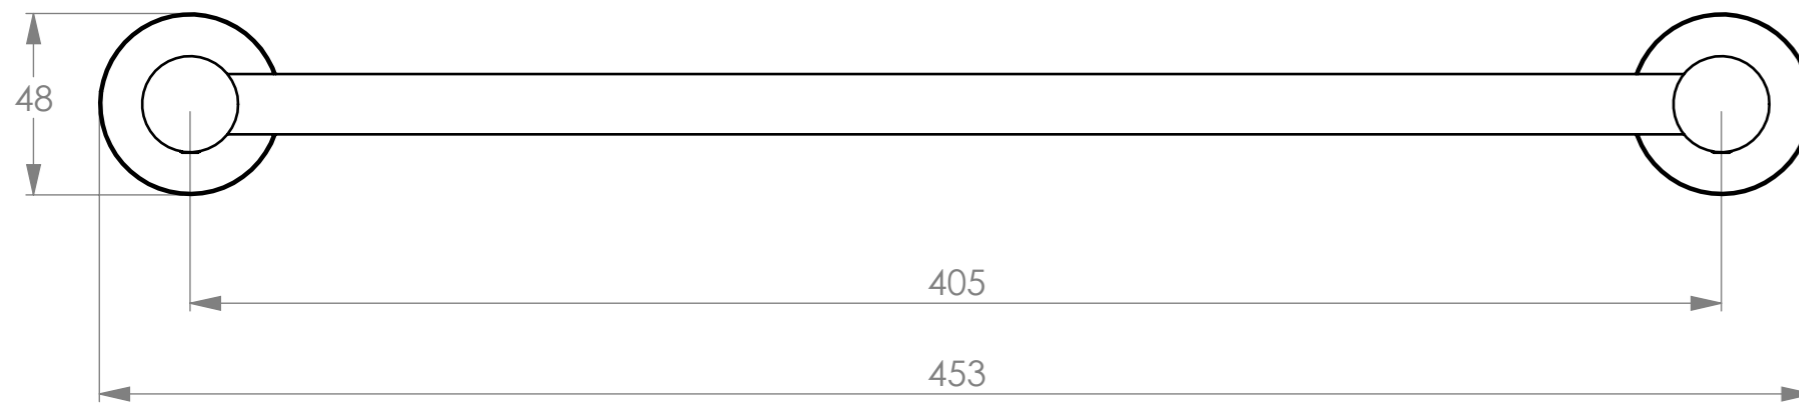

BATHROOM BUTLER® 4600 Series SINGLE RAIL -430mm

Finish	Code:
POLISHED GRADE 304 Stainless Steel	4670POLS
BRUSHED GRADE 304 Stainless Steel	4670BRSH

Dimensions given are in millimeters.
Bathroom Butler® reserves the right to alter and/or remove designs from time to time without prior notice.
This drawing is to be used for reference purposes only. E &O.E.