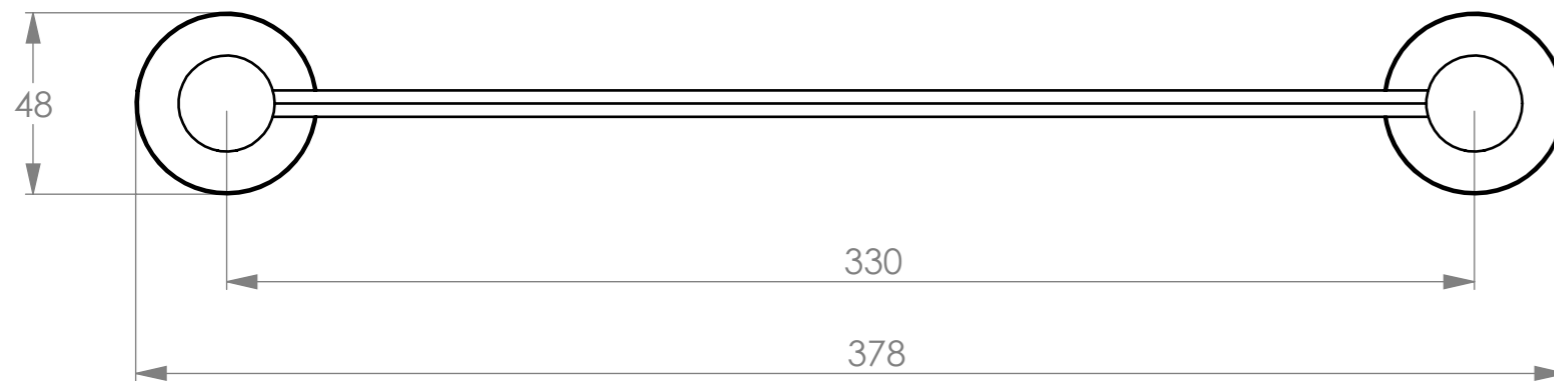

BATHROOM BUTLER® 4600 Series GLASS SHELF 330mm

Finish	Code:
POLISHED GRADE 304 Stainless Steel	4625POLS
BRUSHED GRADE 304 Stainless Steel	4625BRSH

Dimensions given are in millimeters.
Bathroom Butler® reserves the right to alter and/or remove
designs from time to time without prior notice.
This drawing is to be used for reference purposes only. E &O.E.