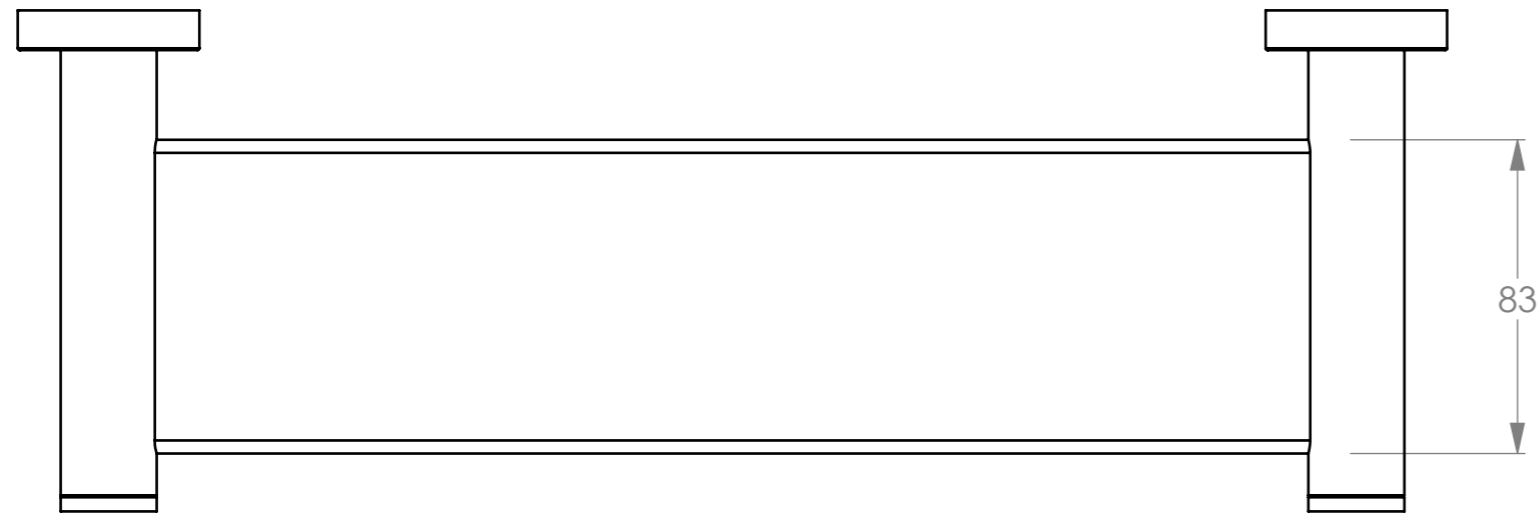

BATHROOM BUTLER® 4600 Series GLASS SHELF 330mm

Finish	Code:
POLISHED GRADE 304 Stainless Steel	4625POLS
BRUSHED GRADE 304 Stainless Steel	4625BRSH

Dimensions given are in millimeters.
Bathroom Butler® reserves the right to alter and/or remove
designs from time to time without prior notice.
This drawing is to be used for reference purposes only. E &O.E.