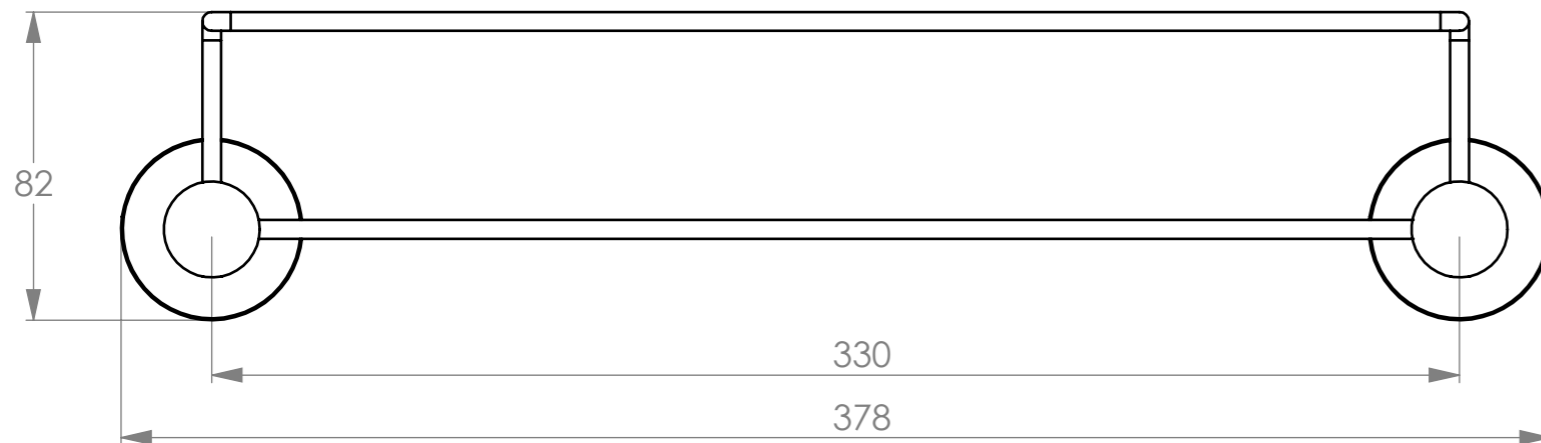

BATHROOM BUTLER® 4600 Series SHOWER RACK 330mm

Finish

Code:

POLISHED GRADE 304 Stainless Steel

4620POLS

BRUSHED GRADE 304 Stainless Steel

4620BRSH

*Dimensions given are in millimeters.
Bathroom Butler® reserves the right to alter and/or remove
designs from time to time without prior notice.
This drawing is to be used for reference purposes only. E &O.E.*