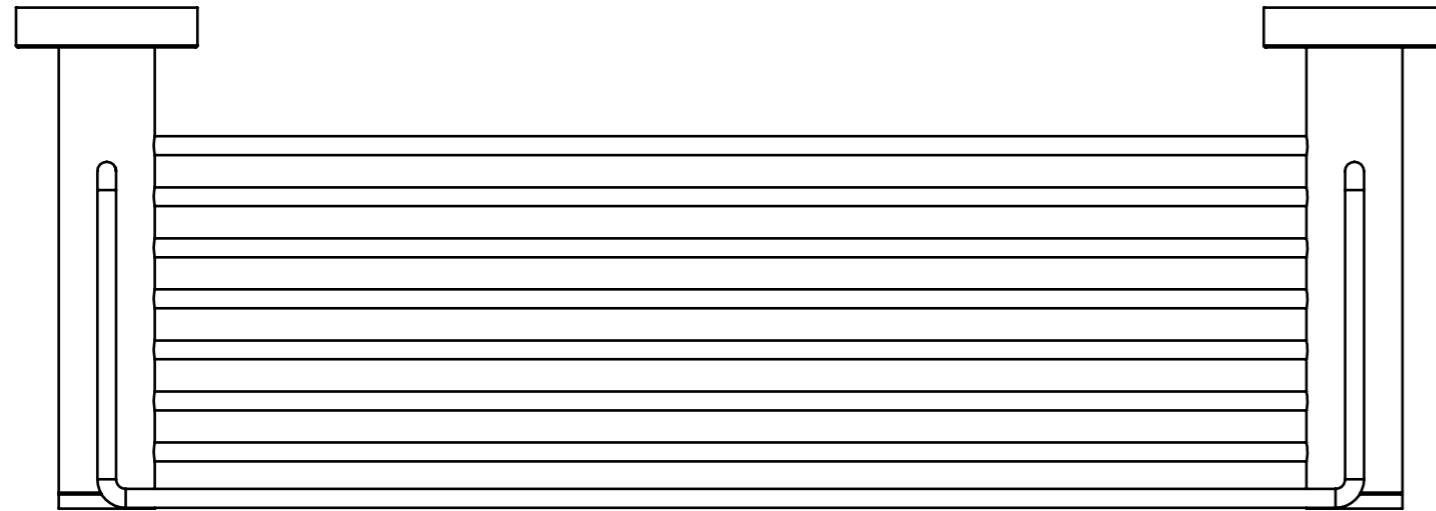

BATHROOM BUTLER® 4600 Series SHOWER RACK 330mm

Finish

Code:

POLISHED GRADE 304 Stainless Steel

4620POLS

BRUSHED GRADE 304 Stainless Steel

4620BRSH

*Dimensions given are in millimeters.
Bathroom Butler® reserves the right to alter and/or remove
designs from time to time without prior notice.
This drawing is to be used for reference purposes only. E &O.E.*