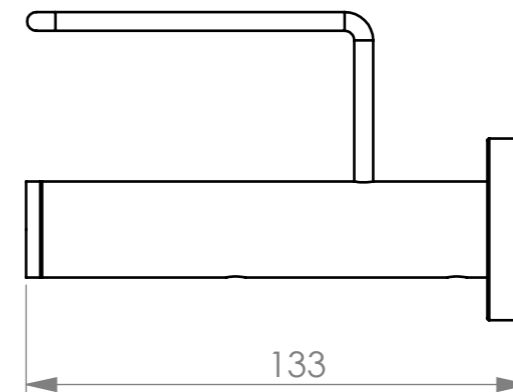

BATHROOM BUTLER® 4600 Series SHOWER RACK 330mm

Finish

Code:

POLISHED GRADE 304 Stainless Steel

4620POLS

BRUSHED GRADE 304 Stainless Steel

4620BRSH

*Dimensions given are in millimeters.
Bathroom Butler® reserves the right to alter and/or remove
designs from time to time without prior notice.
This drawing is to be used for reference purposes only. E &O.E.*