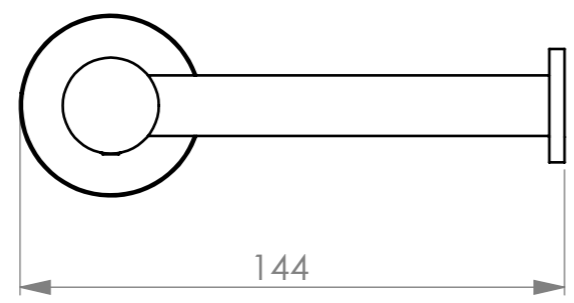

BATHROOM BUTLER® 4600 Series PAPER HOLDER TYPE I

<i>Finish</i>	<i>Code:</i>
POLISHED GRADE 304 Stainless Steel	4601POLS
BRUSHED GRADE 304 Stainless Steel	4601BRSH

*Dimensions given are in millimeters.
Bathroom Butler® reserves the right to alter and/or remove
designs from time to time without prior notice.
This drawing is to be used for reference purposes only. E & O.E.*