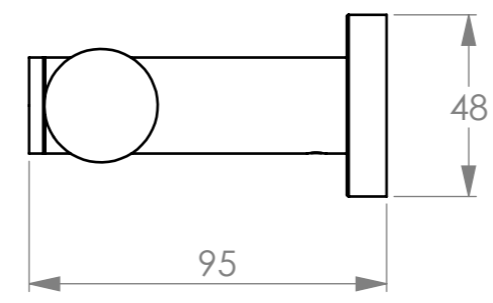

BATHROOM BUTLER® 4600 Series PAPER HOLDER TYPE I

<i>Finish</i>	<i>Code:</i>
POLISHED GRADE 304 Stainless Steel	4601POLS
BRUSHED GRADE 304 Stainless Steel	4601BRSH

*Dimensions given are in millimeters.
Bathroom Butler® reserves the right to alter and/or remove
designs from time to time without prior notice.
This drawing is to be used for reference purposes only. E & O.E.*