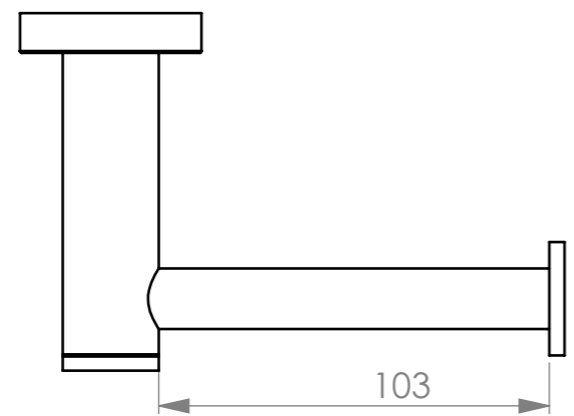

BATHROOM BUTLER® 4600 Series PAPER HOLDER TYPE I

<i>Finish</i>	<i>Code:</i>
POLISHED GRADE 304 Stainless Steel	4601POLS
BRUSHED GRADE 304 Stainless Steel	4601BRSH

*Dimensions given are in millimeters.
Bathroom Butler® reserves the right to alter and/or remove
designs from time to time without prior notice.
This drawing is to be used for reference purposes only. E & O.E.*