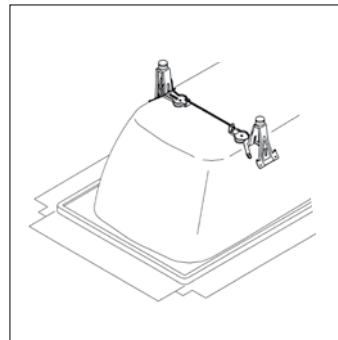

Installation option

A height adjustable leg system is a time-saving easy-to-use alternative to cement bedding the bath.

Supplied as standard with all freestanding bath options.

reddot design award

With over 4000 entries from 40 countries, the *red dot design award* ranks among the largest design competitions worldwide. The coveted trophy is the *red dot*: the international seal of quality for outstanding product and communication design.

Along with the *red dot design award*, *iF product design award* is the most important international product design grant. It is a seal of quality for outstanding product design conferred by IndustrieForum Hanover.

DESIGN PLUS

The *Design Plus* award is a rating assigned by a specialised international panel to exhibitors at the Frankfurt Trade Fair for products which meet the criteria of functionality, environmental friendliness, beauty and usefulness particularly well.

Kaldewei uses only natural and recyclable materials—steel and enamel. The high-quality and long-lasting 3.5 mm steel enamel offers a clean and hygienic, acid and impact-resistant, scratchproof and hard-wearing finish that comes with a 30-year guarantee.†