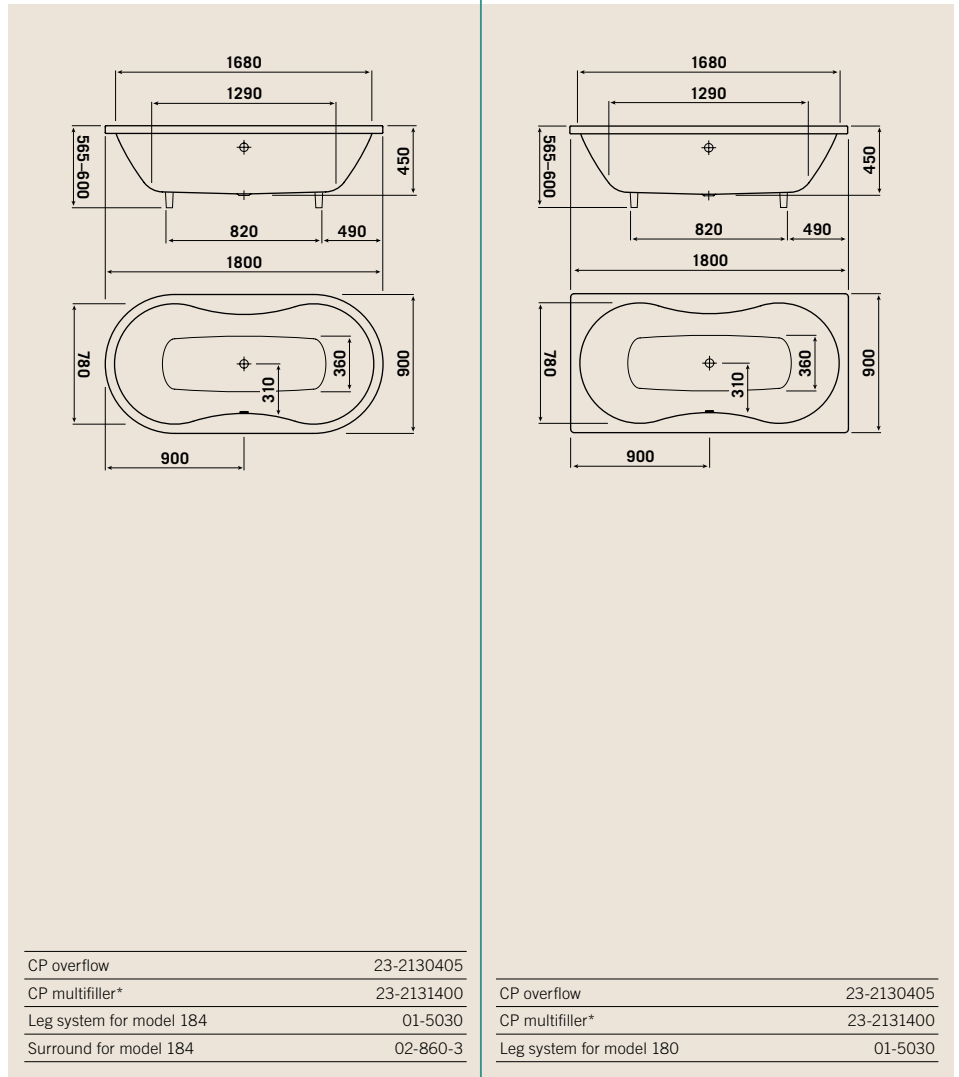

Kaldewei Mega Duo

Mega Duo Oval

reddot design award
winner

Mega Duo

70 litres displacement on average. *Not watermarked or AS approved. Backflow prevention required.

Options

Hydrotherapy spa option

Mega Duo and Mega Duo Oval built-in models are also available with a therapeutic hydrotherapy spa system.