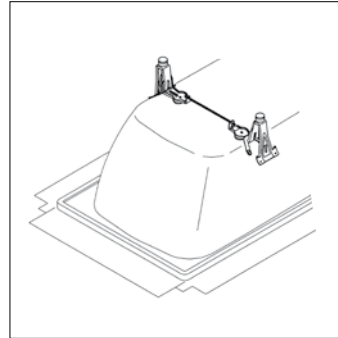

Installation option

A height adjustable leg system is a time-saving easy-to-use alternative to cement bedding the bath.

Supplied as standard with all freestanding bath options.