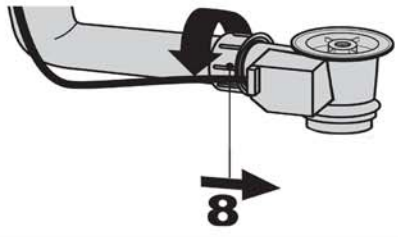

Overflow Installation Instructions

● KLUDI ●

25 John Street,
Leichhardt, NSW, 2040
t. 02 9518 0163 f. 02 9518 0216
www.bathe.net.au

} bathe™
The world's finest brands at bathe

1.

2.

3.

4.