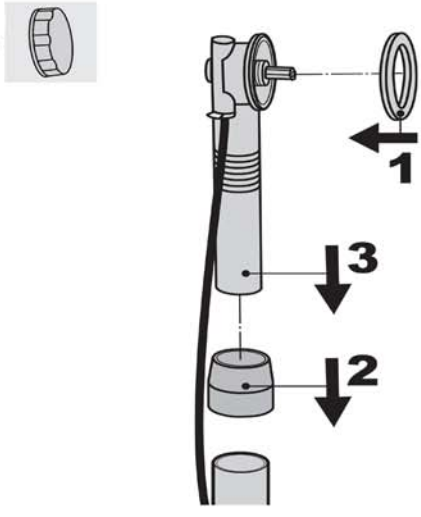

Overflow Installation Instructions

● KLUDI ●

25 John Street,
Leichhardt, NSW, 2040
t. 02 9518 0163 f. 02 9518 0216
www.bathe.net.au

} bathe™
The world's finest brands at bathe

1.

2.

3.

4.