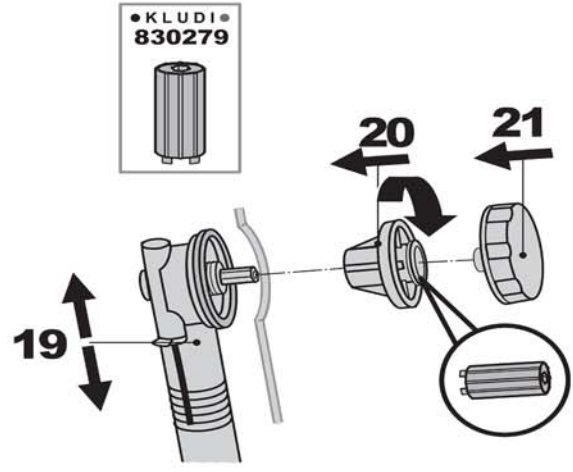

Overflow Installation Instructions

● KLUDI ●

25 John Street,
Leichhardt, NSW, 2040
t. 02 9518 0163 f. 02 9518 0216
www.bathe.net.au

} bathe™
The world's finest brands at bathe

1.

2.

3.

4.