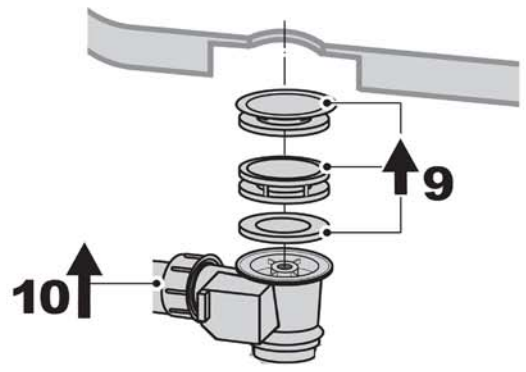

Overflow Installation Instructions

● KLUDI ●

25 John Street,
Leichhardt, NSW, 2040
t. 02 9518 0163 f. 02 9518 0216
www.bathe.net.au

} bathe™
The world's finest brands at bathe

1.

2.

3.

4.