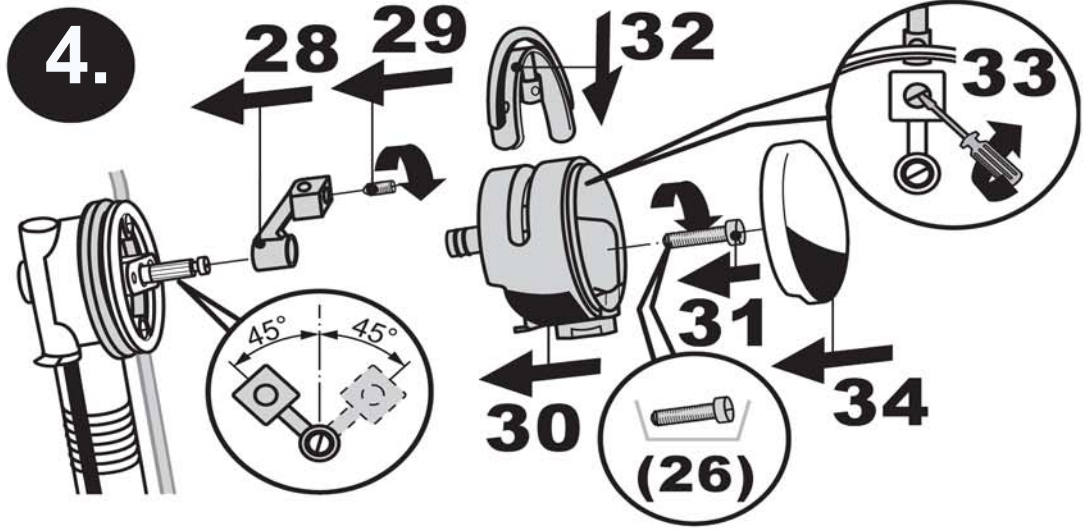

Multifiller Installation Instructions

● KLUDI ●

25 John Street,
Leichhardt, NSW, 2040
t. 02 9518 0163 f. 02 9518 0216
www.bathe.net.au

} bathe™
The world's finest brands at bathe

Step

1.

NOTE: Back Flow/Non Return Valve must be installed with a Multi Filler

Step

2.

Step

3.

Step

Step

Step