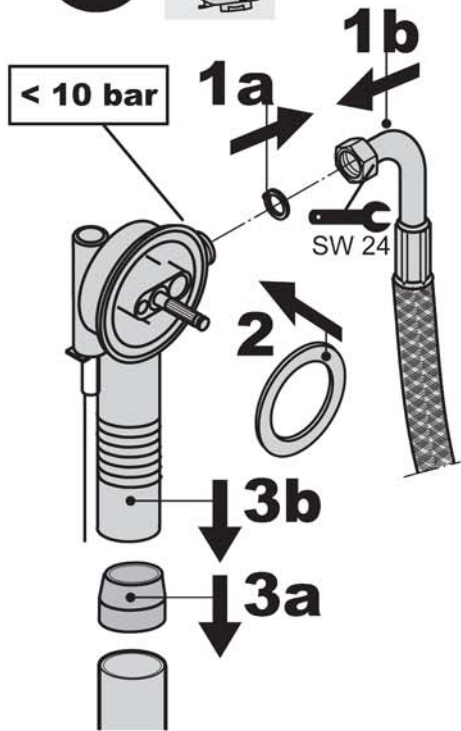

Multifiller Installation Instructions

● KLUDI ●

25 John Street,
Leichhardt, NSW, 2040
t. 02 9518 0163 f. 02 9518 0216
www.bathe.net.au

} bathe™
The world's finest brands at bathe

Step

1.

NOTE: Back Flow/Non Return Valve must be installed with a Multi Filler

Step

2.

Step

3.

Step

Step

Step