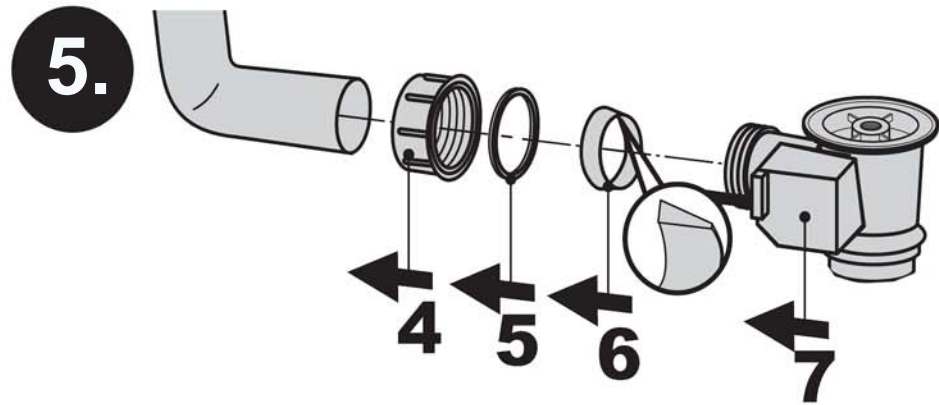

Multifiller Installation Instructions

● KLUDI ●

25 John Street,
Leichhardt, NSW, 2040
t. 02 9518 0163 f. 02 9518 0216
www.bathe.net.au

} bathe™
The world's finest brands at bathe

Step

1.

NOTE: Back Flow/Non Return Valve must be installed with a Multi Filler

Step

2.

Step

3.

Step

Step

Step