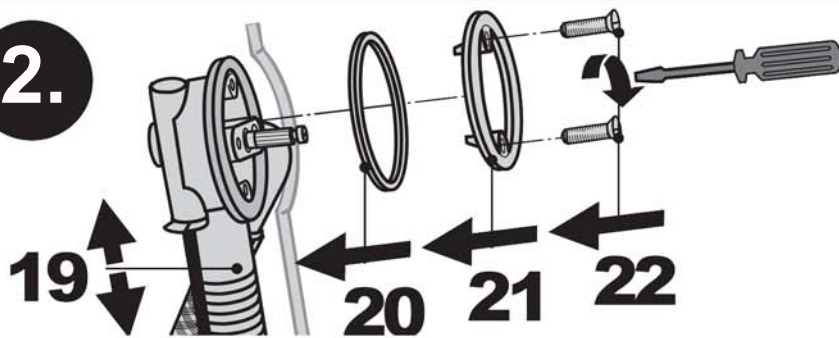

Step

1.

NOTE: Back Flow/Non Return Valve must be installed with a Multi Filler

Step

2.

Step

3.