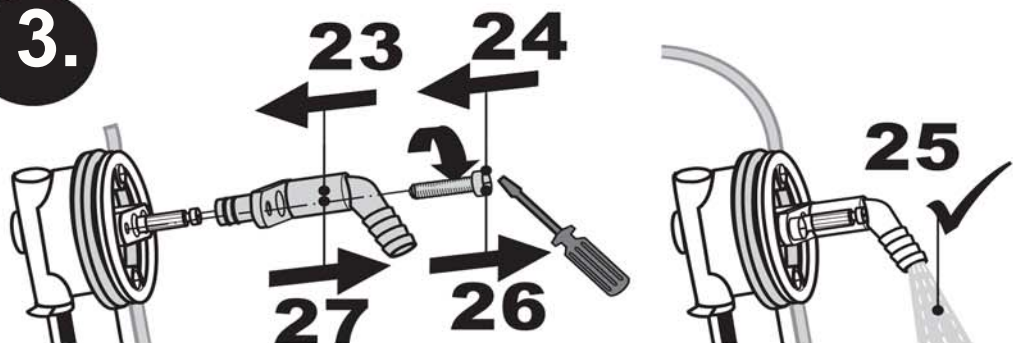

Step

1.

NOTE: Back Flow/Non Return Valve must be installed with a Multi Filler

Step

2.

Step

3.